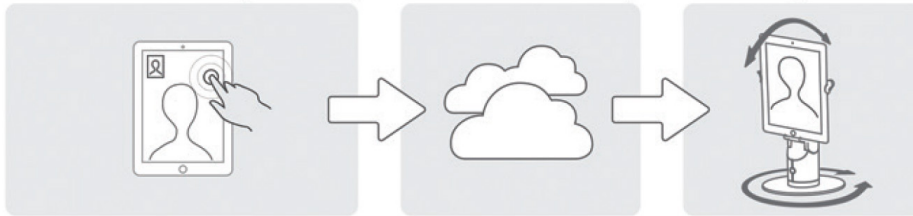

Kubi Secure locks down tablets